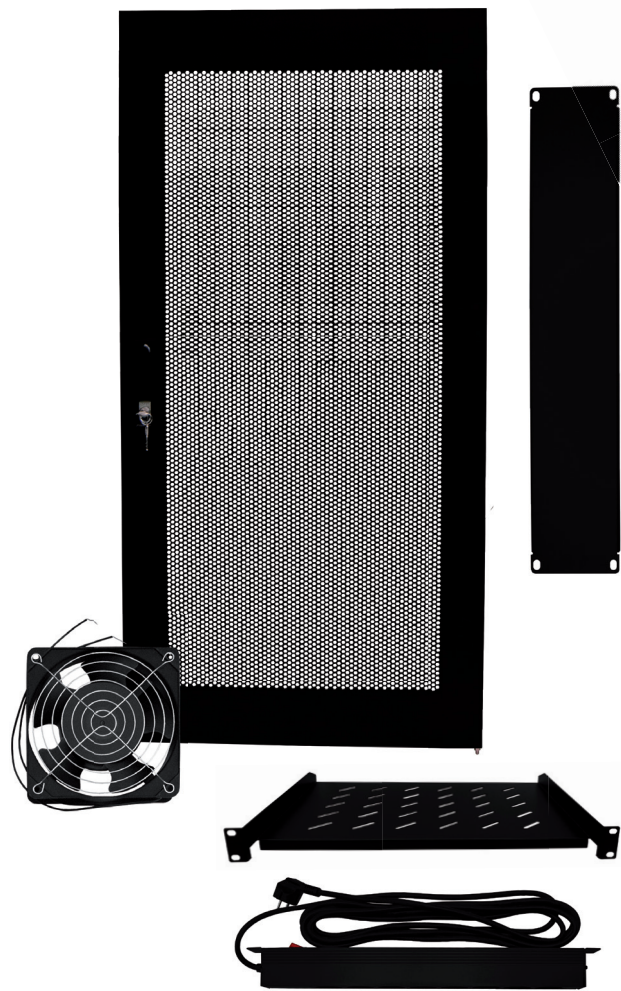

DEPTH OF 1000 MM
AVAILABLE IN HEIGHTS: 42 U

STYLISH BLACK FINISH
POWDER COATED RAL9004

Freestanding 19" racks

The freestanding 19" racks are equipped with a tinted safety glass front door and a metal back door. Both are supplied with a lock and two keys. The side panels can be easily removed due to the quick release system. If required the side panels can be locked as well (optional).

At the top and bottom of the rack preparations have been made for cable entry. The racks are shipped with castors and levellers for positioning and fans for extra cooling.

Wall Mount 19" racks

The wall mounted racks are also equipped with a tinted safety glass door and a lock with two keys is supplied. A L-rail set is provided with each wall mounted rack.

PRODUCTS AVAILABLE FROM STOCK
USUALLY MEANS NEXT DAY DELIVERY

DEPTH OF 450 MM
AVAILABLE IN HEIGHTS: 6, 9, 12 & 15 U

DEPTH OF 600 MM
AVAILABLE IN HEIGHTS: 6, 9, 12 & 15 U

STYLISH BLACK FINISH
POWDER COATED RAL9004

A lock with two keys is supplied.

Accessories

T-racks offers a variety of accessories for 19" racks. There are several accessories available for the wall mounted racks and for the freestanding racks. Products like 19" drawers, (vented) blank panels and sliding shelves are a couple of examples of the T-racks 19" accessories.